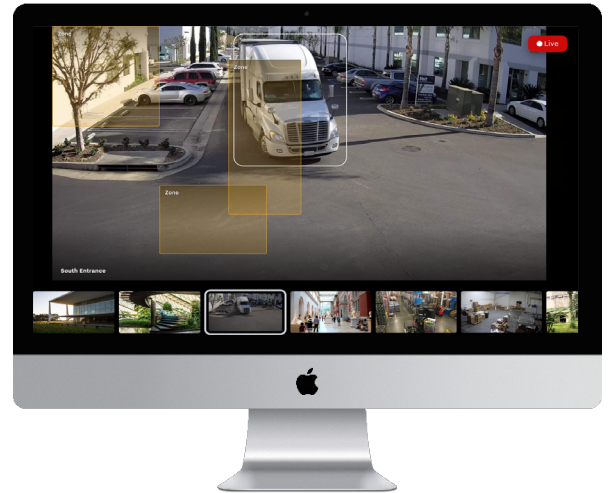

Site Gateway

SG1 Datasheet

OVERVIEW

The Samsara SG1 Site Gateway, part of the [Site Visibility Solution](#), reinvents video monitoring for the modern worksite. Complex businesses can proactively optimize operations and improve safety by leveraging intelligent incident, people, and vehicle detection and by defining specific areas of interest for motion alerts. With software features that promote bandwidth management and customizable alerts, Site Visibility allows you to respond to incidents faster and prioritize critical machine traffic to improve productivity for you, your assets, and your workforce.

The SG1 Site Gateway integrates with IP cameras to offer best-in-class quality footage, smart analytics, and unparalleled visibility via the Samsara dashboard. Each gateway can support up to 25 camera streams to provide you with a holistic and intelligent view of your site.

HIGHLIGHTS

- | | |
|----------------------------|---|
| Remote Visibility | Access, view, and manage your site from any device. |
| Secure Cloud Access | Assign access to your footage through user roles and permissions and SAML SSO. |
| Proactive Alerting | Customize alerts to detect unsafe activities, such as improper PPE usage or vehicles entering predefined zones. |
| Video Retention | 30+ day video storage and downloadable cloud footage. |
| Seamless Deployment | Easily installed to support existing or new camera deployments. |

Site Visibility Overview

Site Visibility provides real-time visibility and AI-powered analytics. Secure, monitor, enhance, and protect your site via a cloud VMS.

Intelligent Video Management Software

- Timeline navigation to quickly find historical events
- Carousel and multi-stream views in a single pane of glass
- Define areas of interest and be alerted to activity
- Customize alerts based on user or delivery type
- Automatic notifications for motion and people detection