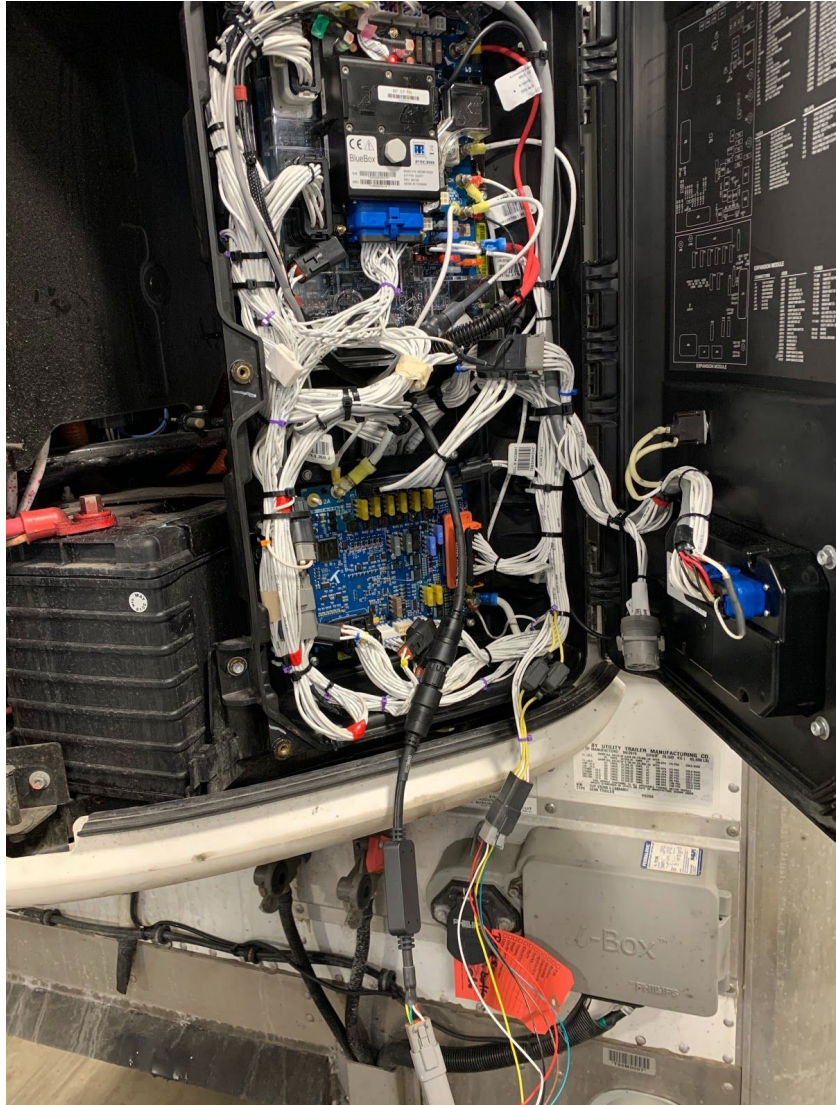

Thermo King - Trailer Model Compatibility Reference Guide

The Samsara reefer solution communicates with the Thermo King reefer through Thermo King's 3rd party telematics kit. The type of 3rd party telematics kit required varies according to the model/year of the Thermo King reefer as referenced in the table below. Customers should reach out to their local Thermo King dealer directly to confirm which telematics kit their reefer model/year includes and which additional hardware needs to be procured from Thermo King (if any) for integration with Samsara.

Legacy iBox + harness

REB2 iBox

REB2 iBox + harness

BlueBox

BlueBox + harness with **6 pin** deutsch connector

Installed Bluebox

Installed iBox

Identifying the Reefer Model and Controller Type