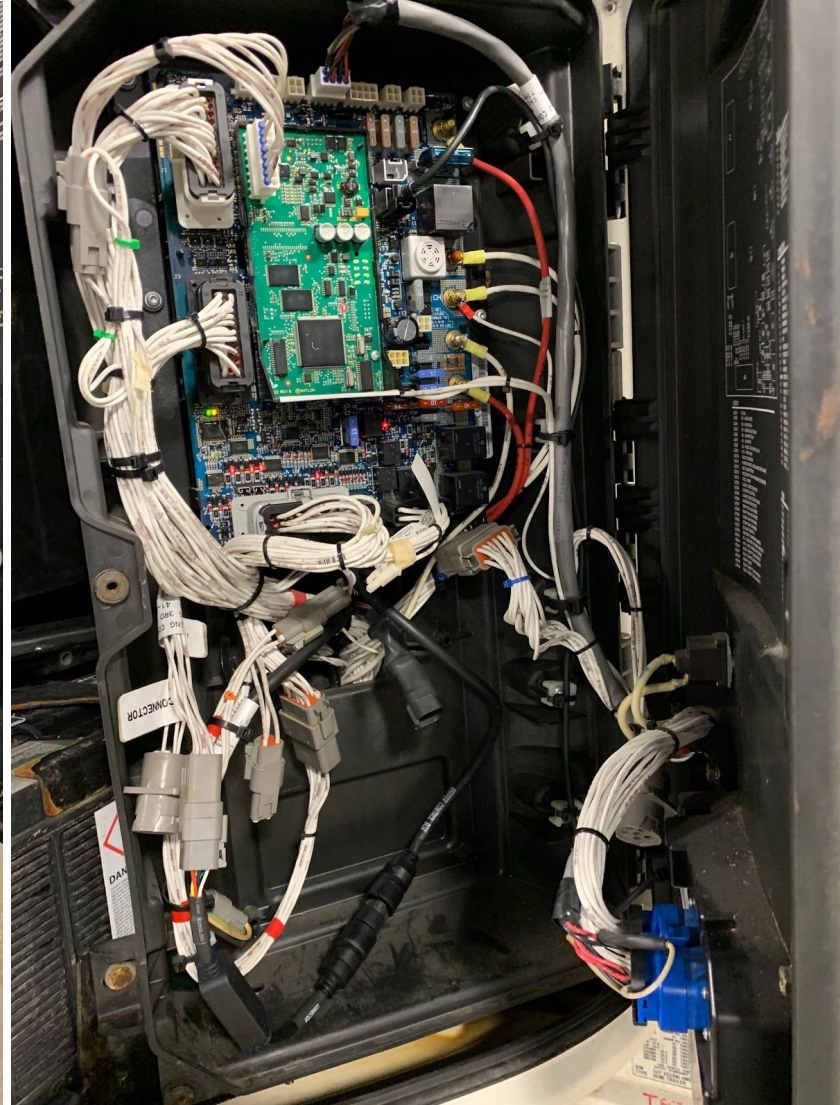

Thermo King - Trailer Model Compatibility Reference Guide

The Samsara reefer solution communicates with the Thermo King reefer through Thermo King's 3rd party telematics kit. The type of 3rd party telematics kit required varies according to the model/year of the Thermo King reefer as referenced in the table below. Customers should reach out to their local Thermo King dealer directly to confirm which telematics kit their reefer model/year includes and which additional hardware needs to be procured from Thermo King (if any) for integration with Samsara.

Legacy iBox + harness

REB2 iBox

REB2 iBox + harness

BlueBox

BlueBox + harness with **6 pin** deutsch connector

Installed Bluebox

Installed iBox

Identifying the Reefer Model and Controller Type