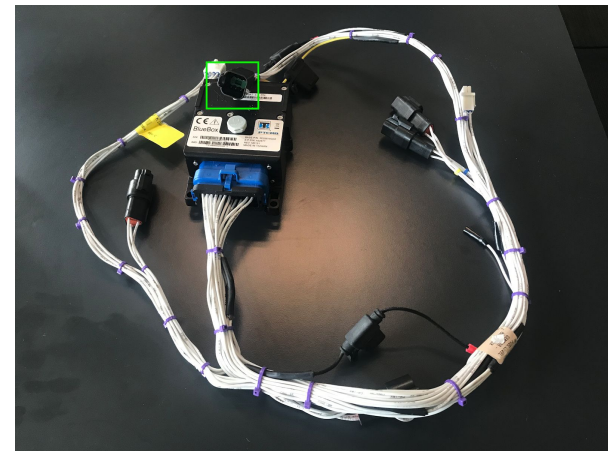

Thermo King - Trailer Model Compatibility Reference Guide

The Samsara reefer solution communicates with the Thermo King reefer through Thermo King's 3rd party telematics kit. The type of 3rd party telematics kit required varies according to the model/year of the Thermo King reefer as referenced in the table below. Customers should reach out to their local Thermo King dealer directly to confirm which telematics kit their reefer model/year includes and which additional hardware needs to be procured from Thermo King (if any) for integration with Samsara.

Legacy iBox + harness

REB2 iBox

REB2 iBox + harness

BlueBox

BlueBox + harness with **6 pin** deutsch connector

Installed Bluebox

Installed iBox

Identifying the Reefer Model and Controller Type